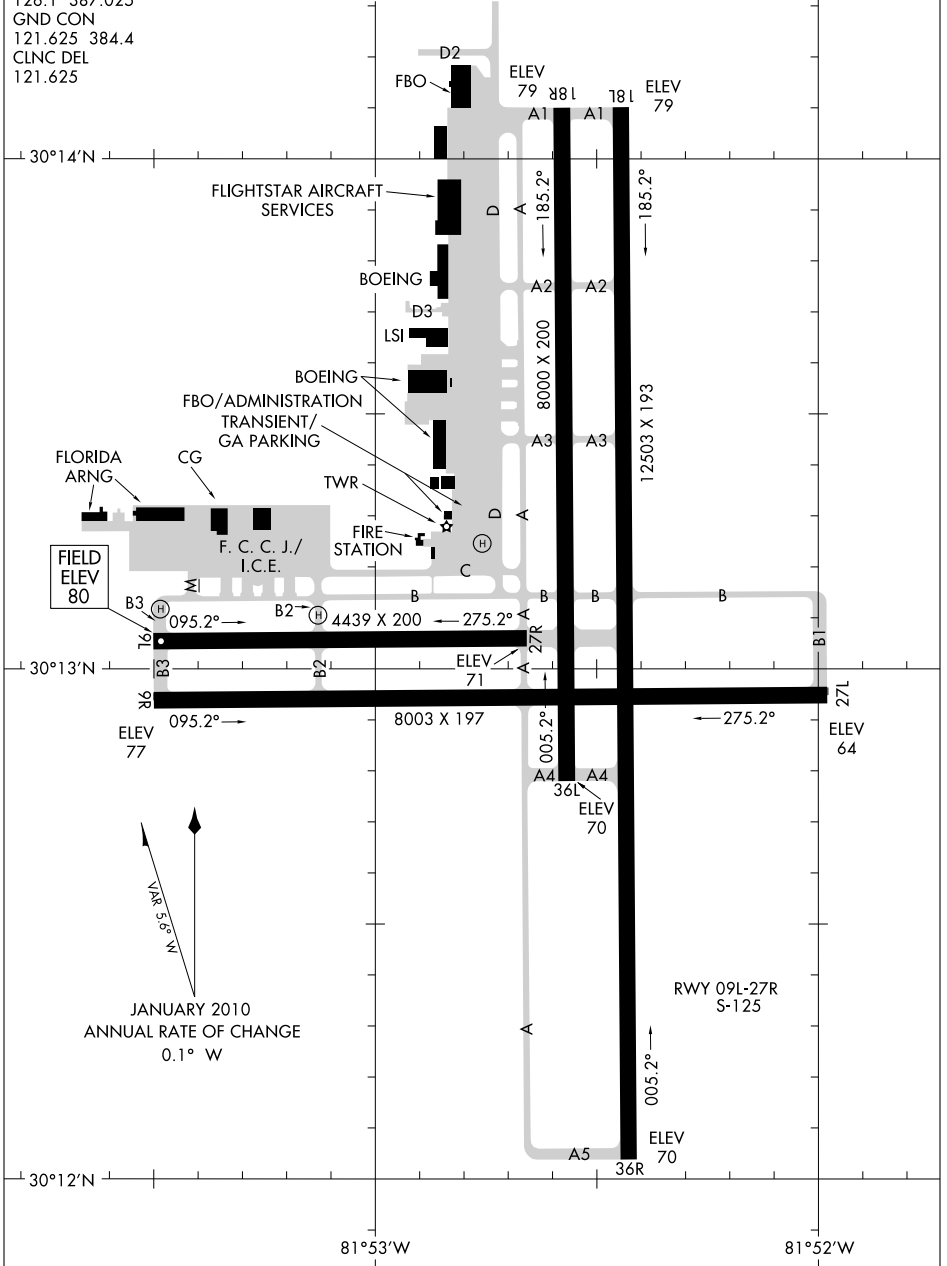

11237

AIRPORT DIAGRAM

AL-998 (FAA)

JACKSONVILLE/CECIL (VQQ)
JACKSONVILLE, FLORIDA

ATIS
125.275
CECIL TOWER ★
126.1 387.025
GND CON
121.625 384.4
CLNC DEL
121.625

CAUTION: BE ALERT TO RUNWAY CROSSING CLEARANCES.
READBACK OF ALL RUNWAY HOLDING INSTRUCTIONS IS REQUIRED.

SE-3, 22 SEP 2011 to 20 OCT 2011

SE-3, 22 SEP 2011 to 20 OCT 2011

AIRPORT DIAGRAM

11237

JACKSONVILLE, FLORIDA
JACKSONVILLE/CECIL (VQQ)